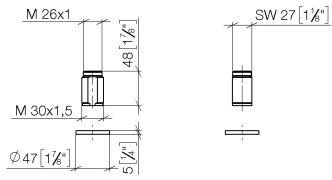

## Extension set -

---

12 720 970 90

- for clamping depths > 45 mm to max. 85 mm

For combination with rinsing spray set 27731970,  
27721970, 27723970, 27722970, 27731809,  
27718809 only.

**Extension set -**

12 720 970 90

mm [inches]

**Spare parts list**

No.	Item Number	Name	Quantity used	Delivery time
1	09 28 10 043 90	ring	1	60